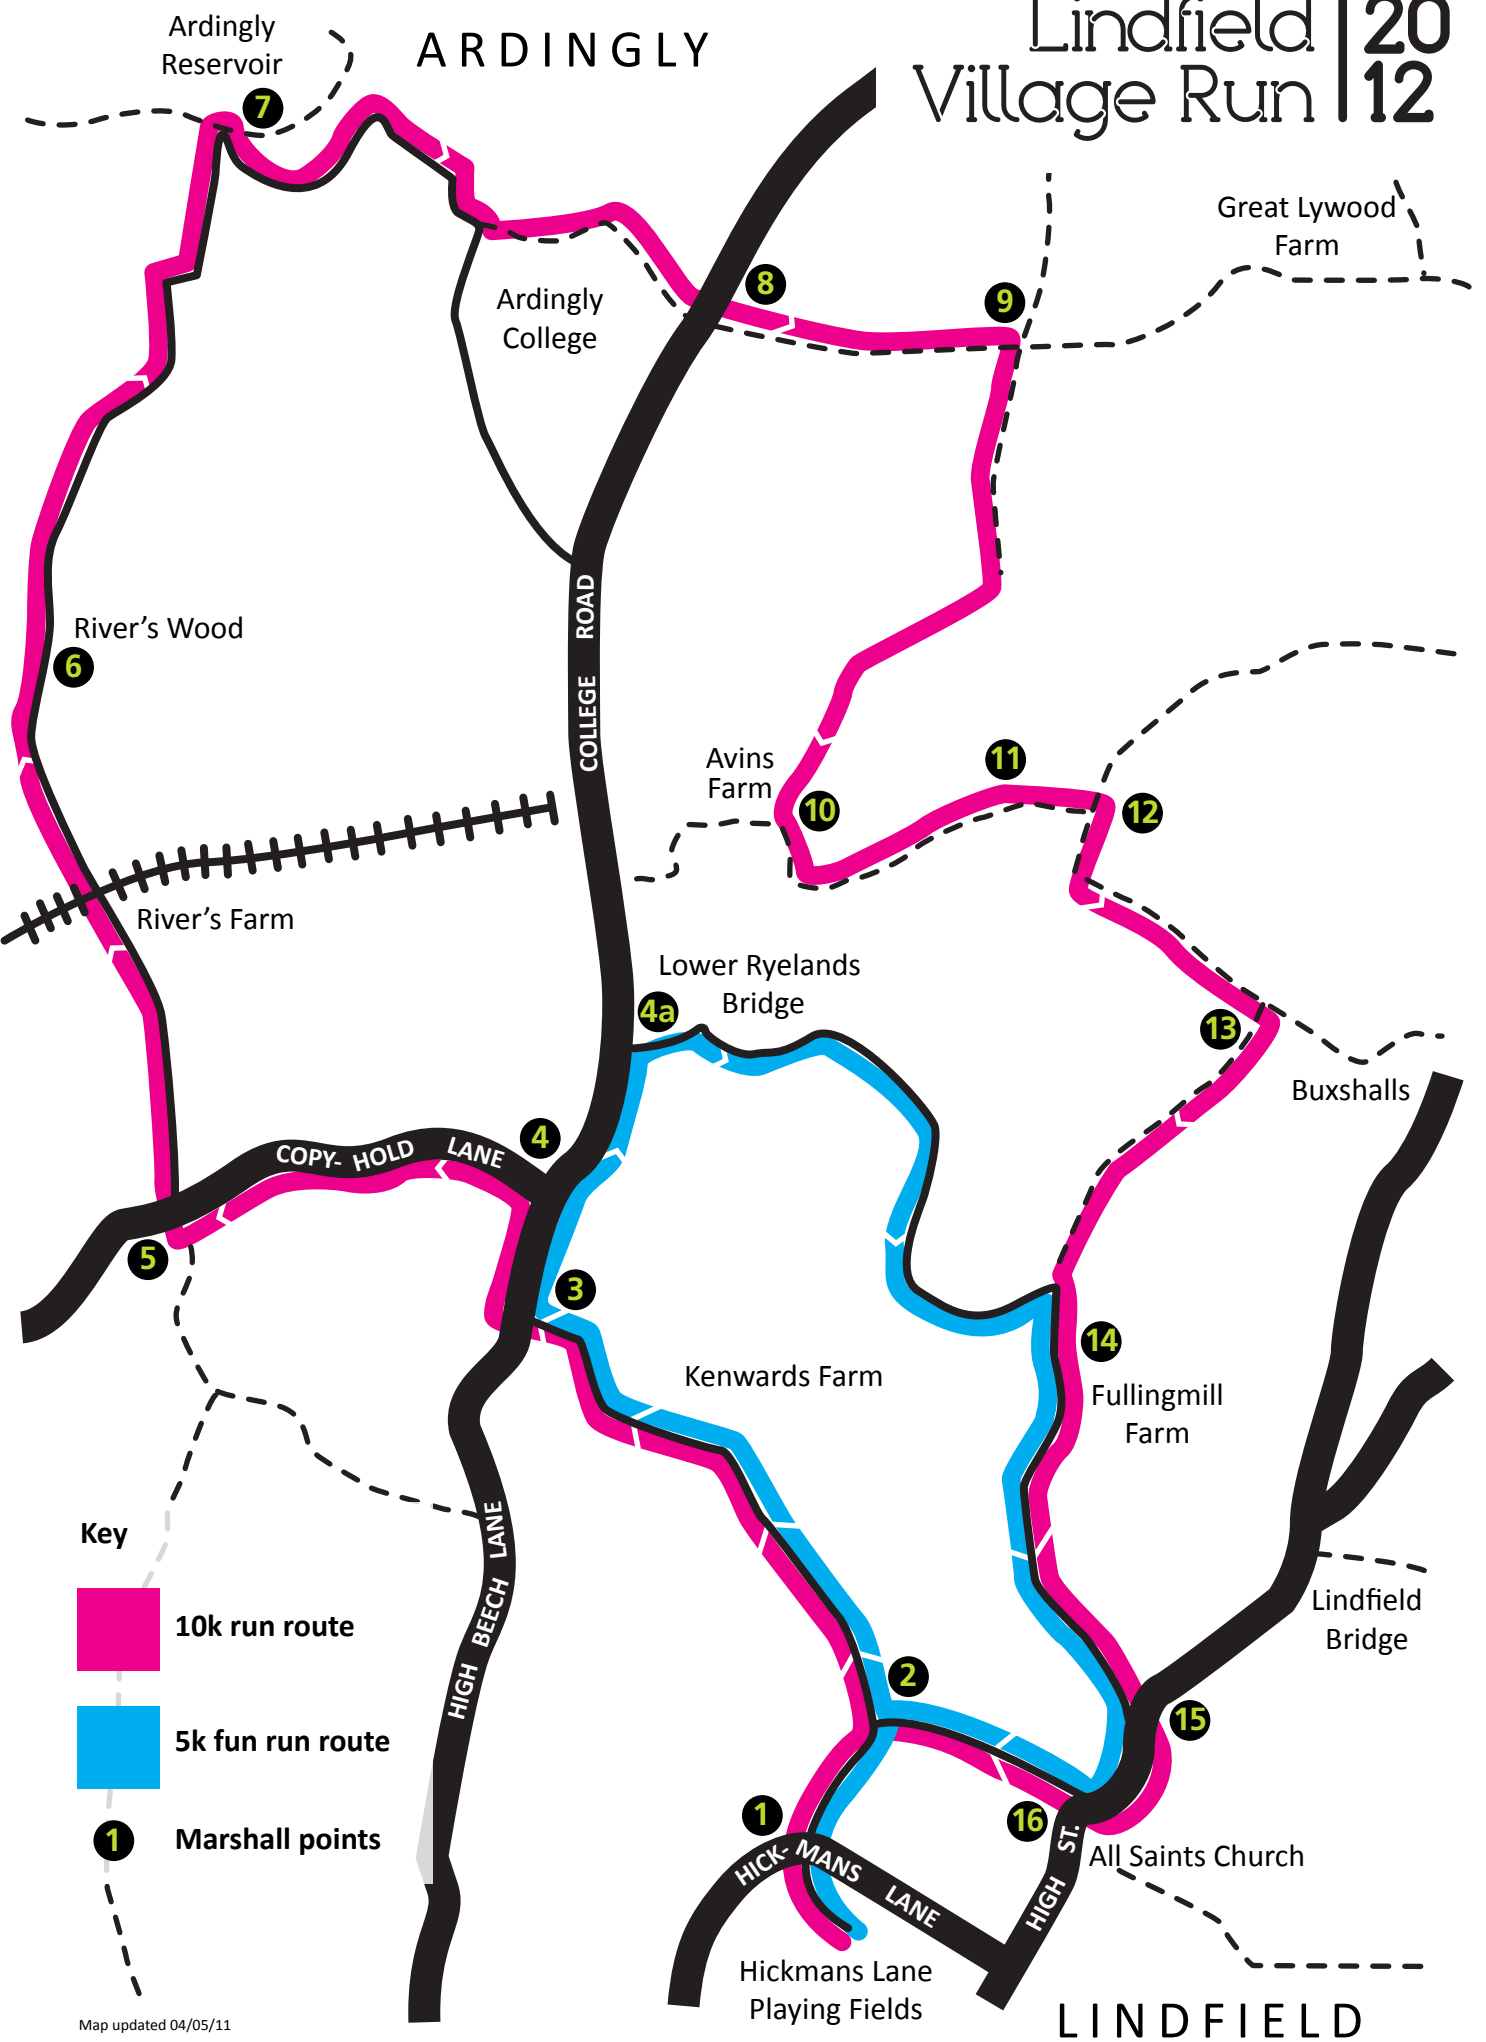

Lindfield | 20 Village Run | 12

Key

-  10k run route
-  5k fun run route
-  Marshall points